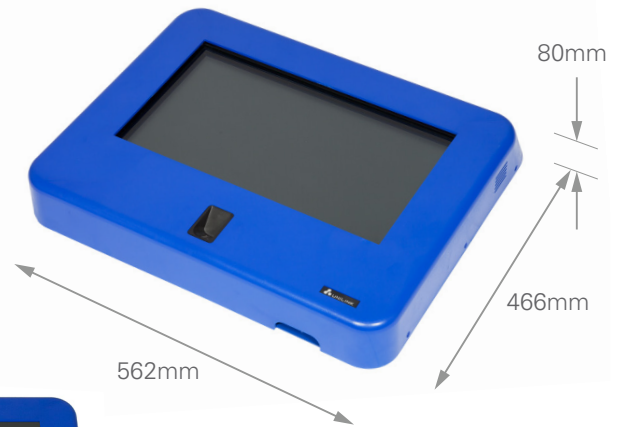

Tank S2

Acante have created the *Tank S2* as a robust and secure kiosk which has been built for reliability. The *Tank S2* is a versatile kiosk as this can come in two options, it can either be wall mounted or with the addition of the base, a floor standing kiosk. The *Tank S2* is a perfect fit for busy environments where the odd knock isn't uncommon. Further to this, the *Tank S2* hosts a multitude of peripherals including printers, card readers and biometric solutions making it easily adaptable to fulfil your requirements.

KIOSK DIMENSIONS

Floor standing

Height	1223mm
Depth	437.5mm
Width	578mm
Touch screen	18.5" IR with 12mm toughened glass
Display	Colour LCD display

CONNECTIVITY AVAILABLE

- 3G/4G
- Wi-Fi
- Bluetooth

PC SPECS

Height	466mm
Depth	80mm
Width	562mm

KIOSK OPTIONS

Keyboard, branding, webcam, privacy filter, biometric fingerprint reader, RFID reader

@AcanteUK

/acantesolutionslimited