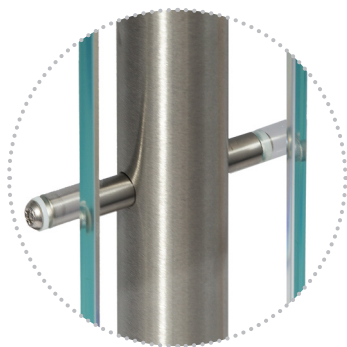

KIOSK OPTIONS

Keyboard, branding, webcam, RFID reader, multi-touch options available

Contact

Unit 2 Heron Industrial Estate
Spencers Wood
Reading
Berkshire
RG7 1PJ

0118 988 5522
enquiries@acante.co.uk
acante.co.uk

@AcanteUK

/acantesolutionslimited